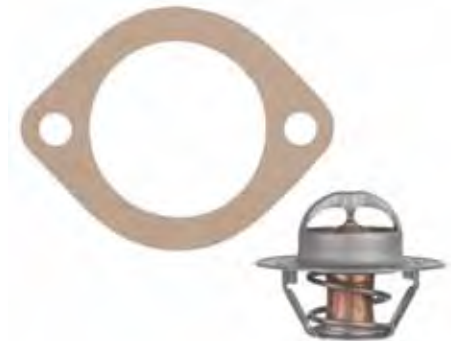

23-3661
THERMOSTAT KIT
Temperature Rating: 140°
Replaces: Westerbeke 35736 & 40434
Fits: 20.0 BEG(60Hz)/16.0 BEG(50Hz), 25.0 BEG(60Hz)/20.0 BEG(50Hz)